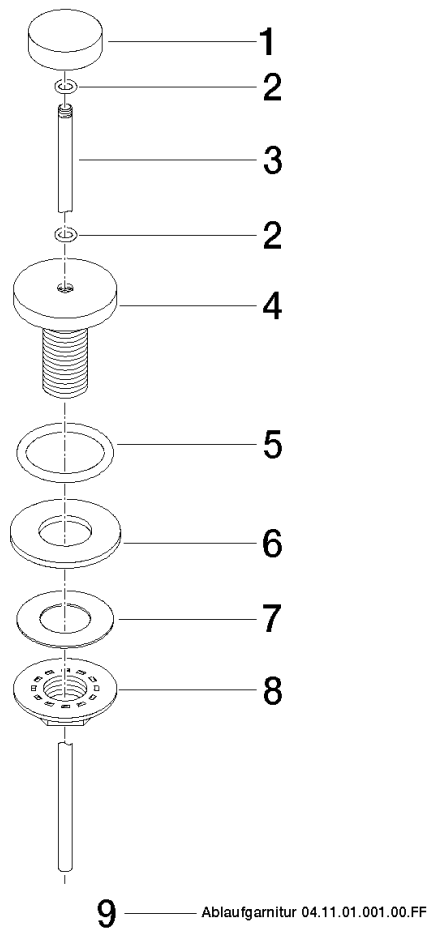

Basin Waste with knob for deck mounting 1 1/4" - Durabronz (23kt Gold)

IMO

10 200 970

Fits: IMO, LULU, MADISON, MEM, TARA,
CL.1, LISSÉ, VAIA, META, CYO

	Durabronz (23kt Gold)	10 200 970-09
	Chrome	10 200 970-00
	Brushed Platinum	10 200 970-06
	Platinum	10 200 970-08
	Dark Chrome	10 200 970-19
	Light Gold	10 200 970-26
	Brushed Light Gold	10 200 970-27
	Brushed Durabronz (23kt Gold)	10 200 970-28
	Matte Black	10 200 970-33
	Brushed Bronze	10 200 970-42
	Brushed Champagne (22kt Gold)	10 200 970-46
	Champagne (22kt Gold)	10 200 970-47
	Brushed Chrome	10 200 970-93
	Brushed Dark Platinum	10 200 970-99

Basin Waste with knob for deck mounting 1 1/4" - Durabron (23kt Gold)

IMO

10 200 970

Only suitable for basins with an overflow.

10 200 970

10 200 970

Parts for other finishes can be found here: [Chrome](#)

Spare parts list

No.	Item Number	Name	Quantity used	Delivery time
1	09 21 33 001-09	handle	1	40
2	09 14 10 007 90	seal	2	2
3	09 31 09 004-09	pull-rod	1	40
4	09 18 40 022-09	sleeve	1	40
5	09 14 10 095 90	seal	1	2
6	09 14 05 012 90	seal	1	2
7	09 14 40 001 90	seal	1	60
8	09 23 10 010 90	nut	1	2
9	90 11 01 001 00-09	pop-up waste	1	40